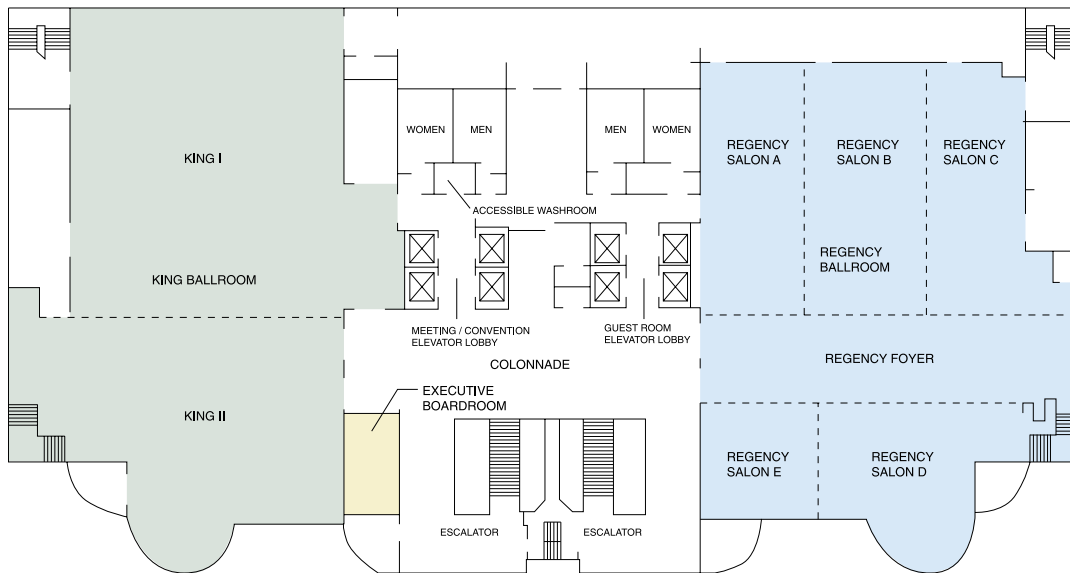

Hyatt Regency Toronto on King

DIRECTIONS

Travelling from the east on the Don Valley Parkway or from the west on the QEW (both turn into the Gardiner Expressway). From Gardiner Expressway (QEW), take downtown and exit on Spadina Avenue. Go north to Adelaide Street and turn right. Go three blocks to Widmer Street, turn right. Hotel is on the right.

CONVENTION LEVEL

CONFERENCE LEVEL